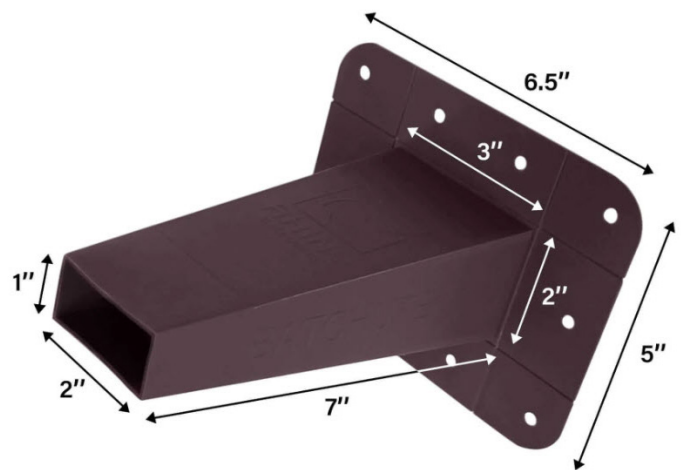

Humane Removal • Contactless Eviction • Easy Installation

BatChute

Introducing **BatChute One Way Door**, the ultimate solution for humane bat removal. Designed to ensure bats can exit but not re-enter, BatChute helps you reclaim your space without harming these beneficial creatures.

Key Features:

- **Humane Removal:** Allows bats to leave attics, soffits, chimneys, and other roosting areas without returning.
- **Durable Material:** Constructed from high-quality Polypropylene plastic for longevity and reliability.
- **Easy Installation:** Features 10 pre-drilled holes for secure fastening (fasteners not included).

Benefits:

- Protects your property while ensuring the safety and well-being of bats.
- Simple installation process saves time and effort.
- Effective for various common bat roosting spots.

Ideal For:

- Homeowners dealing with bat infestations.
- Wildlife control professionals.
- Property managers seeking a humane and effective bat removal method.

BatChute One Way Door - The smart, humane, and effective solution for bat removal. Protect your home and support wildlife conservation effortlessly.

Specifications

SKU: CHUTE-BAT

Material: Polypropylene

Dimensions: 7" x 6.5" x 5"